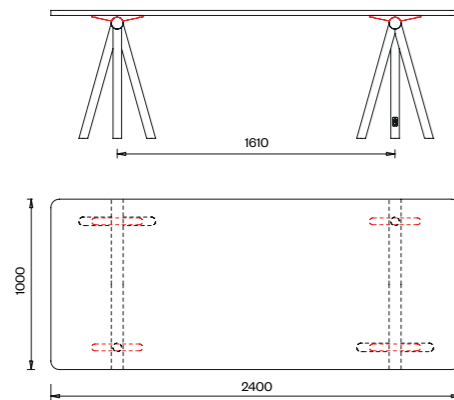

Table 180x100
Top:
HPL laminated compact

Table 500x100
Top:
Linoleum

Table 200x100
Top:
Linoleum

Table 200x100
Top:
HPL laminated compact
Satin-finish glass

Table 500x100
Top:
HPL laminated compact
Satin-finish glass

Table 240x100
Top:
Linoleum

Table 240x100
Top:
HPL laminated compact
Satin-finish glass

Table 700x100
Top:
Linoleum

Table 300x100
Top:
Linoleum

Table 300x100
Top:
HPL laminated compact
Satin-finish glass

Table 700x100
Top:
HPL laminated compact
Satin-finish glass

harvey

top type

harvey

top size

		size cm	Art. 1130	Art. 1131	Art. 1132	Art. 1133	Art. 1134	Art. 1137	Art. 1138
aluminium cellular top in plated laminate and ABS edge	<ul style="list-style-type: none"> Arpa 020 White Fenix NTM0720 Ingo black 	240 x 120	●						
		300 x 120	●						
linoleum top in birch plywood	<ul style="list-style-type: none"> Pebble 4175 Olive 4184 Charcoal 4166 Mauve 4172 Pewter 4155 Iron 4178 Black 4023 	180 x 120	●						
		200 x 120	●						
		240 x 120	●						
		300 x 120	●						
		500 x 120				●			
		700 x 120						●	
HPL laminated top	<ul style="list-style-type: none"> Compact Fenix Ingo black NTM0720 Compact Grafite anti-fingerprints Full color White Compact Abet 313 Wengè Compact Abet 546 Tivoli Compact Abet 1394 Pearl elm Compact Abet 1459 Statuario Compact Abet 545 Volcano Compact Abet 4420 Allier oak Compact Arpa 3331 Grey corten 	180 x 120	●						
		200 x 120		●					
		240 x 120		●					
		300 x 120			●				
		500 x 120					●		
		700 x 120							●
glass top	<ul style="list-style-type: none"> Satin-finish 	180 x 120							
		200 x 120		●					
		240 x 120		●					
		300 x 120			●				
		500 x 120					●		
		700 x 120							●