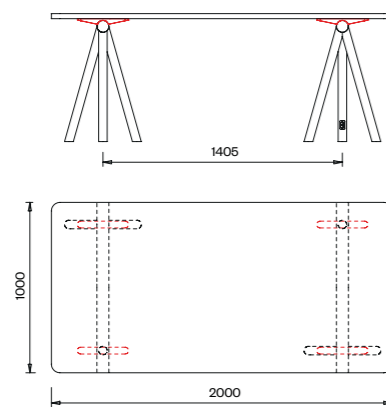

Table 1138
700x120
Top:
HPL laminated compact
Satin-finish glass

harvey special versions

Brushed stainless
steel easel

Table tops depth 100 cm

Cavalletto in acciaio inox spazzolato

Measures in cm

Table 180x100
Top:
Linoleum

Table 180x100
Top:
HPL laminated compact

Table 500x100
Top:
Linoleum

Table 200x100
Top:
Linoleum

Table 200x100
Top:
HPL laminated compact
Satin-finish glass

Table 500x100
Top:
HPL laminated compact
Satin-finish glass

Table 240x100
Top:
Linoleum

Table 240x100
Top:
HPL laminated compact
Satin-finish glass

Table 700x100
Top:
Linoleum

Table 300x100
Top:
Linoleum

Table 300x100
Top:
HPL laminated compact
Satin-finish glass

Table 700x100
Top:
HPL laminated compact
Satin-finish glass