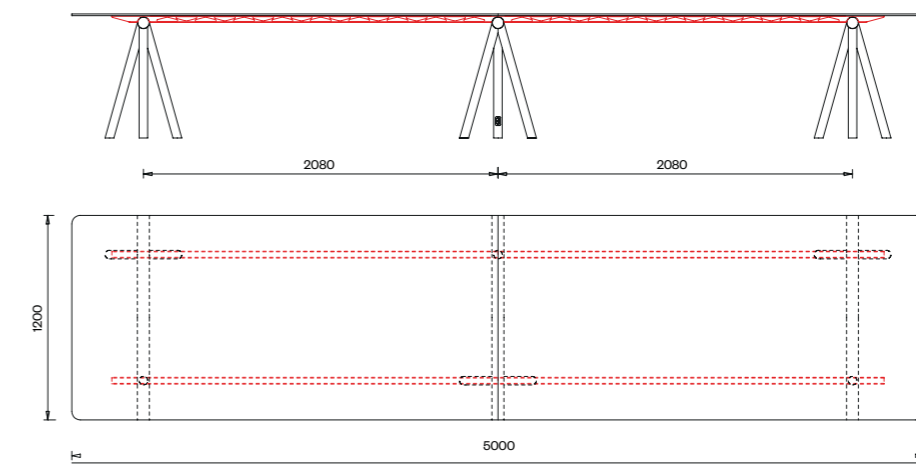

Conference version 1134. Frame with connecting crossbars between trestles, top in HPL compact laminate.

harvey

technical details

USB socket

Schuko socket

Measures in cm

Table 1130
180x120
Top:
Linoleum

Table 1130
180x120
Top:
HPL laminated compact

Table 1133
500x120
Top:
Linoleum

Table 1130
200x120
Top:
Linoleum

Table 1131
200x120
Top:
HPL laminated compact
Satin-finish glass

Table 1134
500x120
Top:
HPL laminated compact
Satin-finish glass

Table 1130
240x120
Top:
Aluminium cellular
Linoleum

Table 1131
240x120
Top:
HPL laminated compact
Satin-finish glass

Table 1137
700x120
Top:
Linoleum

Table 1130
300x120
Top:
Aluminium cellular
Linoleum

Table 1132
300x120
Top:
HPL laminated compact
Satin-finish glass

Table 1138
700x120
Top:
HPL laminated compact
Satin-finish glass

harvey special versions

Brushed stainless
steel easel

Table tops depth 100 cm

Cavalletto in acciaio inox spazzolato

Measures in cm

Table 180x100
Top:
Linoleum