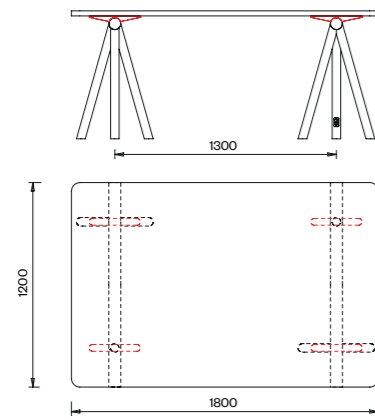

Table, version with wings.
Linoleum top.

Table, version with crossbars.
Satin-finish glass top.

Discover the versatility of **harvey**

greater flexibility
also in sizes
from 180x120
to 300x120 cm... and beyond.

Conference version 1134

Linoleum top

HPL laminate top

Frame with connecting crossbars
between easels.

Aluminium cellular top in plated laminate and ABS edge.

Frame with connecting crossbars
between easels.

Conference version 1134. Frame with connecting crossbars between trestles, top in HPL compact laminate.

harvey

technical details

USB socket

Schuko socket

Measures in cm

Table 1130
180x120
Top:
Linoleum

Table 1130
180x120
Top:
HPL laminated compact

Table 1133
500x120
Top:
Linoleum

Table 1130
200x120
Top:
Linoleum

Table 1131
200x120
Top:
HPL laminated compact
Satin-finish glass

Table 1134
500x120
Top:
HPL laminated compact
Satin-finish glass

Table 1130
240x120
Top:
Aluminium cellular
Linoleum