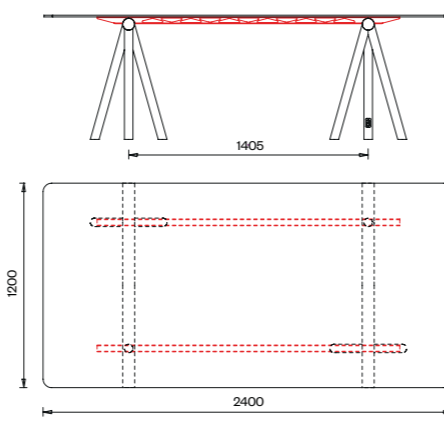

Conference version 1134. Frame with connecting crossbars between trestles, top in HPL compact laminate.

harvey

technical details

USB socket

Schuko socket

Measures in cm

Table 1130
180x120
Top:
Linoleum

Table 1130
180x120
Top:
HPL laminated compact

Table 1131
240x120
Top:
HPL laminated compact
Satin-finish glass

Table 1137
700x120
Top:
Linoleum

Table 1130
300x120
Top:
Aluminium cellular
Linoleum

Table 1132
300x120
Top:
HPL laminated compact
Satin-finish glass

Table 1138
700x120
Top:
HPL laminated compact
Satin-finish glass

harvey special versions

Brushed stainless
steel easel

Table tops depth 100 cm

Cavalletto in acciaio inox spazzolato

Measures in cm

Table 180x100
Top:
Linoleum