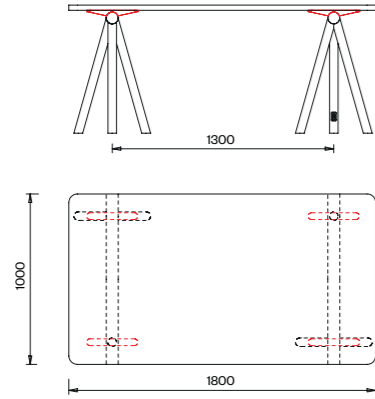

Table 1131
240x120
Top:
HPL laminated compact
Satin-finish glass

Table 1137
700x120
Top:
Linoleum

Table 1130
300x120
Top:
Aluminium cellular
Linoleum

Table 1132
300x120
Top:
HPL laminated compact
Satin-finish glass

Table 1138
700x120
Top:
HPL laminated compact
Satin-finish glass

harvey special versions

Brushed stainless
steel easel

Table tops depth 100 cm

Cavalletto in acciaio inox spazzolato

Measures in cm

Table 180x100
Top:
Linoleum

Table 180x100
Top:
HPL laminated compact

Table 500x100
Top:
Linoleum

Table 200x100
Top:
Linoleum

Table 200x100
Top:
HPL laminated compact
Satin-finish glass

Table 500x100
Top:
HPL laminated compact
Satin-finish glass