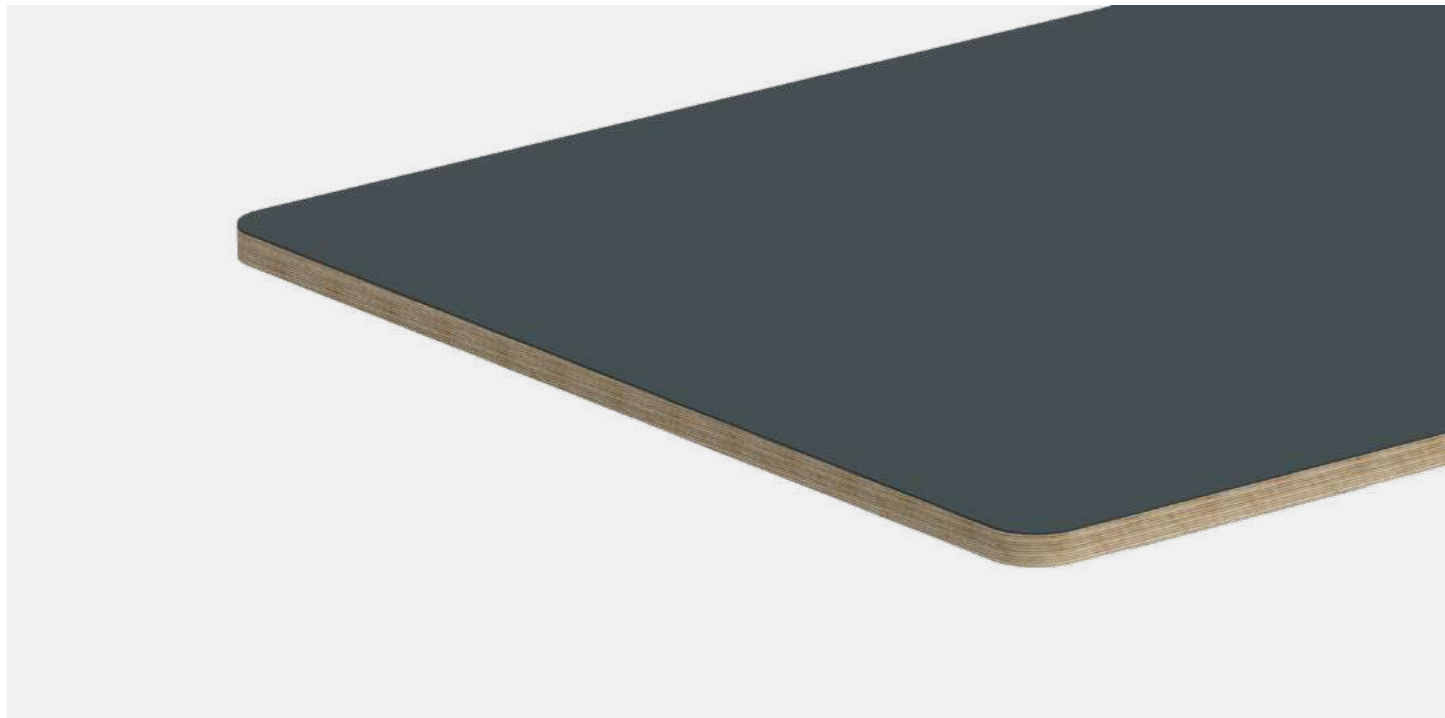

harvey
increasingly multi purpose

2021
Version with cast aluminium wings.
Suitable with self-standing table tops.

2024
Version with laser-cut steel crossbars.
Suitable with any type of table top.

harvey
self-standing table tops

Aluminium cellular top

Linoleum top

harvey
not self-standing table tops

HPL laminate top

Satin-finish glass top

Table, version with wings.
Aluminium cellular top.

Table, version with crossbars.
HPL laminate top.