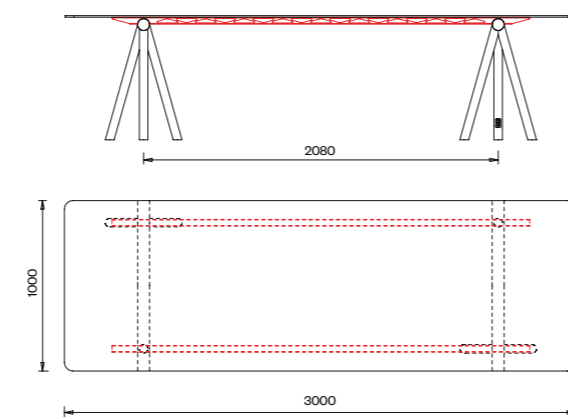

Table 240x100
Top:
Linoleum

Table 240x100
Top:
HPL laminated compact
Satin-finish glass

Table 700x100
Top:
Linoleum

Table 300x100
Top:
Linoleum

Table 300x100
Top:
HPL laminated compact
Satin-finish glass

Table 700x100
Top:
HPL laminated compact
Satin-finish glass

harvey

top type

harvey

top size

		size cm	Art. 1130	Art. 1131	Art. 1132	Art. 1133	Art. 1134	Art. 1137	Art. 1138
aluminium cellular top in plated laminate and ABS edge	<ul style="list-style-type: none"> Arpa 020 White Fenix NTM0720 Ingo black 	240 x 120	●						
		300 x 120	●						
linoleum top in birch plywood	<ul style="list-style-type: none"> Pebble 4175 Olive 4184 Charcoal 4166 Mauve 4172 Pewter 4155 Iron 4178 Black 4023 	180 x 120	●						
		200 x 120	●						
		240 x 120	●						
		300 x 120	●						
		500 x 120				●			
		700 x 120						●	
HPL laminated top	<ul style="list-style-type: none"> Compact Fenix Ingo black NTM0720 Compact Grafite anti-fingerprints Full color White Compact Abet 313 Wengè Compact Abet 546 Tivoli Compact Abet 1394 Pearl elm Compact Abet 1459 Statuario Compact Abet 545 Volcano Compact Abet 4420 Allier oak Compact Arpa 3331 Grey corten 	180 x 120	●						
		200 x 120		●					
		240 x 120		●					
		300 x 120			●				
		500 x 120					●		
		700 x 120							●
glass top	<ul style="list-style-type: none"> Satin-finish 	180 x 120							
		200 x 120		●					
		240 x 120		●					
		300 x 120			●				
		500 x 120					●		
		700 x 120							●