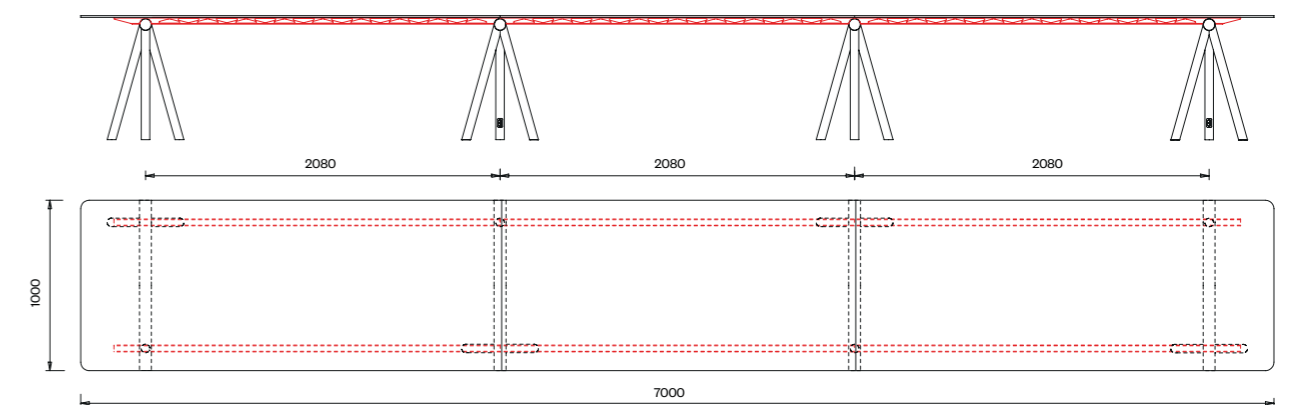

Table 240x100
Top:
Linoleum

Table 240x100
Top:
HPL laminated compact
Satin-finish glass

Table 700x100
Top:
Linoleum

Table 300x100
Top:
Linoleum

Table 300x100
Top:
HPL laminated compact
Satin-finish glass

Table 700x100
Top:
HPL laminated compact
Satin-finish glass

harvey

top type

harvey

top size

		size cm	Art. 1130	Art. 1131	Art. 1132	Art. 1133	Art. 1134	Art. 1137	Art. 1138
aluminium cellular top in plated laminate and ABS edge	<ul style="list-style-type: none"> Arpa 020 White Fenix NTM0720 Ingo black 	240 x 120	●						
		300 x 120	●						
linoleum top in birch plywood	<ul style="list-style-type: none"> Pebble 4175 Olive 4184 Charcoal 4166 Mauve 4172 Pewter 4155 Iron 4178 Black 4023 	180 x 120	●						
		200 x 120	●						
		240 x 120	●						
		300 x 120	●						
		500 x 120				●			
		700 x 120						●	
HPL laminated top	<ul style="list-style-type: none"> Compact Fenix Ingo black NTM0720 Compact Grafite anti-fingerprints Full color White Compact Abet 313 Wengè Compact Abet 546 Tivoli Compact Abet 1394 Pearl elm Compact Abet 1459 Statuario Compact Abet 545 Volcano Compact Abet 4420 Allier oak Compact Arpa 3331 Grey corten 	180 x 120	●						
		200 x 120		●					
		240 x 120		●					
		300 x 120			●				
		500 x 120					●		
		700 x 120							●
glass top	<ul style="list-style-type: none"> Satin-finish 	180 x 120							
		200 x 120		●					
		240 x 120		●					
		300 x 120			●				
		500 x 120					●		
		700 x 120							●