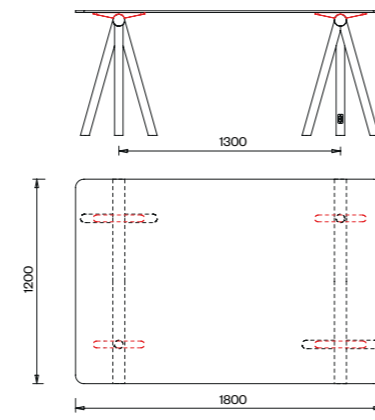

Table, version with wings.
Linoleum top.

Table, version with crossbars.
Satin-finish glass top.

Discover the versatility of **harvey**

greater flexibility
also in sizes
from 180x120
to 300x120 cm... and beyond.

Conference version 1134. Frame with connecting crossbars between trestles, top in HPL compact laminate.

harvey

technical details

USB socket

Schuko socket

Measures in cm

Table 1130
180x120
Top:
Linoleum

Table 1130
180x120
Top:
HPL laminated compact

Table 1133
500x120
Top:
Linoleum

Table 1130
200x120
Top:
Linoleum

Table 1131
200x120
Top:
HPL laminated compact
Satin-finish glass

Table 1134
500x120
Top:
HPL laminated compact
Satin-finish glass

Table 1130
240x120
Top:
Aluminium cellular
Linoleum