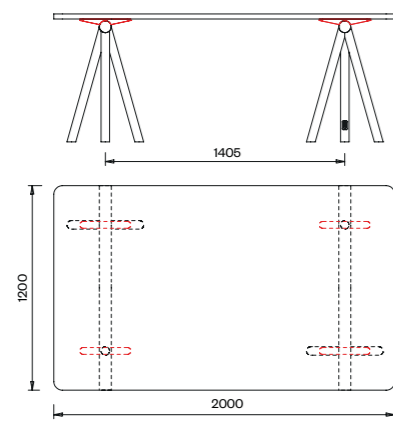

Conference version 1134. Frame with connecting crossbars between trestles, top in HPL compact laminate.

harvey

technical details

USB socket

Schuko socket

Measures in cm

Table 1130
180x120
Top:
Linoleum

Table 1130
180x120
Top:
HPL laminated compact

Table 1133
500x120
Top:
Linoleum

Table 1130
200x120
Top:
Linoleum

Table 1131
200x120
Top:
HPL laminated compact
Satin-finish glass

Table 1134
500x120
Top:
HPL laminated compact
Satin-finish glass

Table 1130
240x120
Top:
Aluminium cellular
Linoleum

Table 1131
240x120
Top:
HPL laminated compact
Satin-finish glass

Table 1137
700x120
Top:
Linoleum

Table 1130
300x120
Top:
Aluminium cellular
Linoleum

Table 1132
300x120
Top:
HPL laminated compact
Satin-finish glass

Table 1138
700x120
Top:
HPL laminated compact
Satin-finish glass

harvey special versions

Brushed stainless
steel easel

Table tops depth 100 cm

Cavalletto in acciaio inox spazzolato

Measures in cm

Table 180x100
Top:
Linoleum