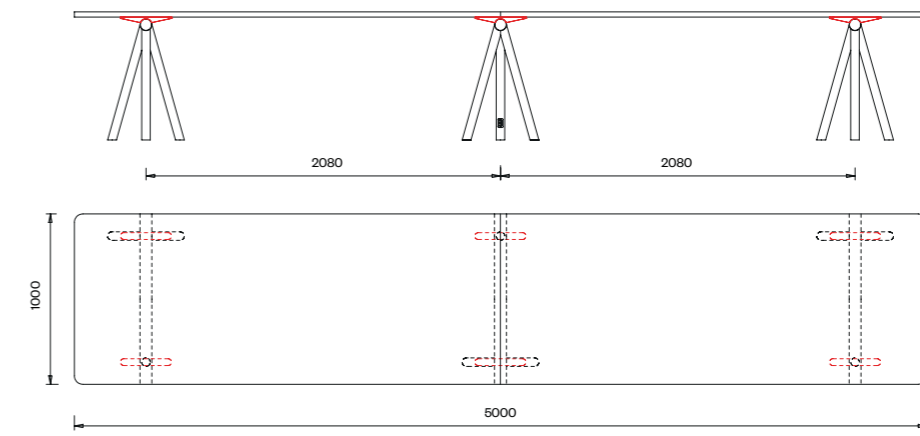

Table 1138
700x120
Top:
HPL laminated compact
Satin-finish glass

harvey special versions

Brushed stainless
steel easel

Table tops depth 100 cm

Cavalletto in acciaio inox spazzolato

Measures in cm

Table 180x100
Top:
Linoleum

Table 180x100
Top:
HPL laminated compact

Table 500x100
Top:
Linoleum

Table 200x100
Top:
Linoleum

Table 200x100
Top:
HPL laminated compact
Satin-finish glass

Table 500x100
Top:
HPL laminated compact
Satin-finish glass

Table 240x100
Top:
Linoleum

Table 240x100
Top:
HPL laminated compact
Satin-finish glass

Table 700x100
Top:
Linoleum

Table 300x100
Top:
Linoleum

Table 300x100
Top:
HPL laminated compact
Satin-finish glass

Table 700x100
Top:
HPL laminated compact
Satin-finish glass