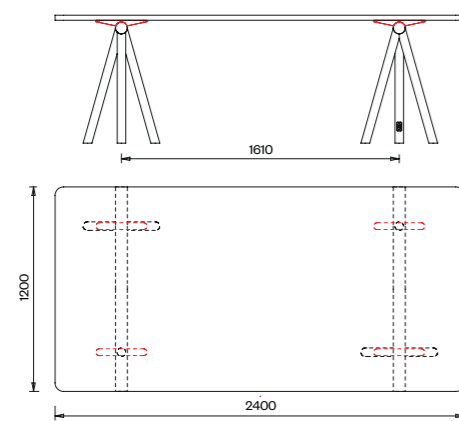

Conference version 1134. Frame with connecting crossbars between trestles, top in HPL compact laminate.

harvey

technical details

USB socket

Schuko socket

Measures in cm

Table 1130
180x120
Top:
Linoleum

Table 1130
180x120
Top:
HPL laminated compact

Table 1133
500x120
Top:
Linoleum

Table 1130
200x120
Top:
Linoleum

Table 1131
200x120
Top:
HPL laminated compact
Satin-finish glass

Table 1134
500x120
Top:
HPL laminated compact
Satin-finish glass

Table 1130
240x120
Top:
Aluminium cellular
Linoleum

Table 1131
240x120
Top:
HPL laminated compact
Satin-finish glass

Table 1137
700x120
Top:
Linoleum

Table 1130
300x120
Top:
Aluminium cellular
Linoleum

Table 1132
300x120
Top:
HPL laminated compact
Satin-finish glass

Table 1138
700x120
Top:
HPL laminated compact
Satin-finish glass

harvey special versions

Brushed stainless
steel easel

Table tops depth 100 cm

Cavalletto in acciaio inox spazzolato

Measures in cm

Table 180x100
Top:
Linoleum