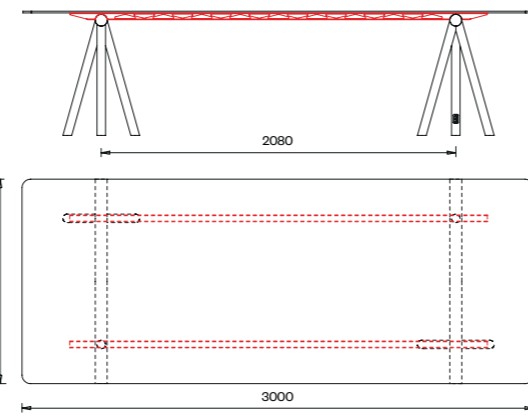

Conference version 1134. Frame with connecting crossbars between trestles, top in HPL compact laminate.

harvey

technical details

USB socket

Schuko socket

Measures in cm

Table 1130
180x120
Top:
Linoleum

Table 1130
180x120
Top:
HPL laminated compact

Table 1131
240x120
Top:
HPL laminated compact
Satin-finish glass

Table 1137
700x120
Top:
Linoleum

Table 1130
300x120
Top:
Aluminium cellular
Linoleum

Table 1132
300x120
Top:
HPL laminated compact
Satin-finish glass

Table 1138
700x120
Top:
HPL laminated compact
Satin-finish glass

harvey special versions

Brushed stainless
steel easel

Table tops depth 100 cm

Cavalletto in acciaio inox spazzolato

Measures in cm

Table 180x100
Top:
Linoleum