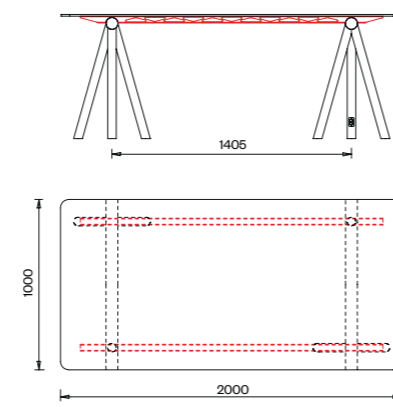

Table 1138
700x120
Top:
HPL laminated compact
Satin-finish glass

harvey special versions

Brushed stainless
steel easel

Table tops depth 100 cm

Cavalletto in acciaio inox spazzolato

Measures in cm

Table 180x100
Top:
Linoleum

Table 180x100
Top:
HPL laminated compact

Table 500x100
Top:
Linoleum

Table 200x100
Top:
Linoleum

Table 200x100
Top:
HPL laminated compact
Satin-finish glass

Table 500x100
Top:
HPL laminated compact
Satin-finish glass

Table 240x100
Top:
Linoleum

Table 240x100
Top:
HPL laminated compact
Satin-finish glass

Table 700x100
Top:
Linoleum

Table 300x100
Top:
Linoleum

Table 300x100
Top:
HPL laminated compact
Satin-finish glass

Table 700x100
Top:
HPL laminated compact
Satin-finish glass

harvey

top type

harvey

top size

		size cm	Art. 1130	Art. 1131	Art. 1132	Art. 1133	Art. 1134	Art. 1137	Art. 1138
aluminium cellular top in plated laminate and ABS edge	<ul style="list-style-type: none"> Arpa 020 White Fenix NTM0720 Ingo black 	240 x 120	●						
		300 x 120	●						
linoleum top in birch plywood	<ul style="list-style-type: none"> Pebble 4175 Olive 4184 Charcoal 4166 Mauve 4172 Pewter 4155 Iron 4178 Black 4023 	180 x 120	●						
		200 x 120	●						
		240 x 120	●						
		300 x 120	●						
		500 x 120				●			
		700 x 120						●	
HPL laminated top	<ul style="list-style-type: none"> Compact Fenix Ingo black NTM0720 Compact Grafite anti-fingerprints Full color White Compact Abet 313 Wengè Compact Abet 546 Tivoli Compact Abet 1394 Pearl elm Compact Abet 1459 Statuario Compact Abet 545 Volcano Compact Abet 4420 Allier oak Compact Arpa 3331 Grey corten 	180 x 120	●						
		200 x 120		●					
		240 x 120		●					
		300 x 120			●				
		500 x 120					●		
		700 x 120							●
glass top	<ul style="list-style-type: none"> Satin-finish 	180 x 120							
		200 x 120		●					
		240 x 120		●					
		300 x 120			●				
		500 x 120					●		
		700 x 120							●