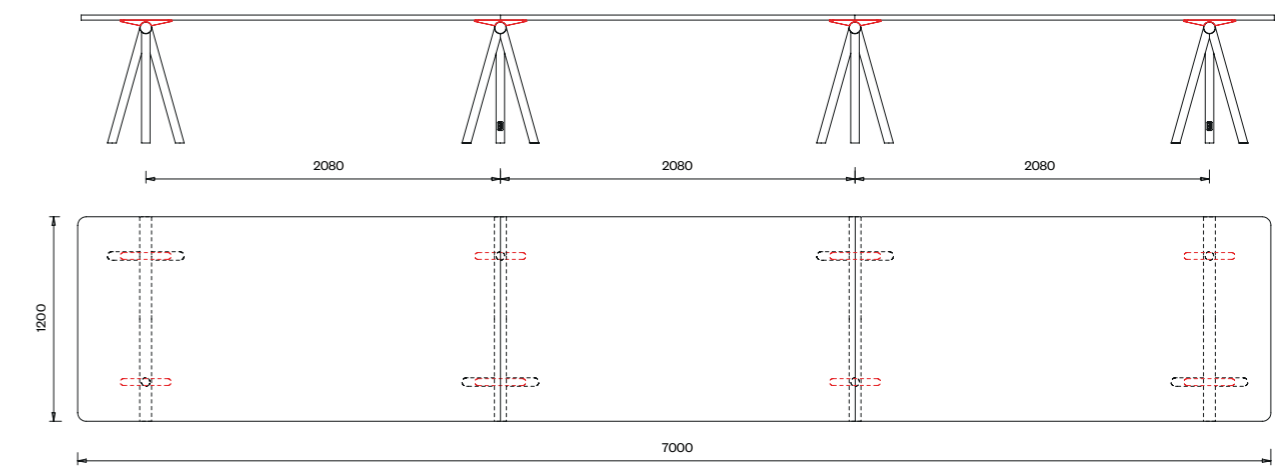

Table 1131
240x120
Top:
HPL laminated compact
Satin-finish glass

Table 1137
700x120
Top:
Linoleum

Table 1130
300x120
Top:
Aluminium cellular
Linoleum

Table 1132
300x120
Top:
HPL laminated compact
Satin-finish glass

Table 1138
700x120
Top:
HPL laminated compact
Satin-finish glass

harvey special versions

Brushed stainless
steel easel

Table tops depth 100 cm

Cavalletto in acciaio inox spazzolato

Measures in cm

Table 180x100
Top:
Linoleum