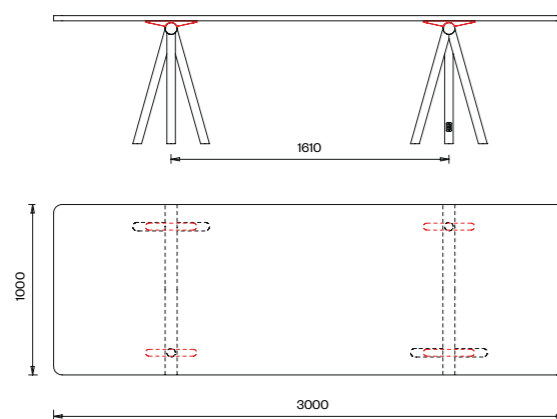

Table 180x100
Top:
HPL laminated compact

Table 500x100
Top:
Linoleum

Table 200x100
Top:
Linoleum

Table 200x100
Top:
HPL laminated compact
Satin-finish glass

Table 500x100
Top:
HPL laminated compact
Satin-finish glass

Table 240x100
Top:
Linoleum

Table 240x100
Top:
HPL laminated compact
Satin-finish glass

Table 700x100
Top:
Linoleum

Table 300x100
Top:
Linoleum

Table 300x100
Top:
HPL laminated compact
Satin-finish glass

Table 700x100
Top:
HPL laminated compact
Satin-finish glass

harvey

top type

harvey

top size

		size cm	Art. 1130	Art. 1131	Art. 1132	Art. 1133	Art. 1134	Art. 1137	Art. 1138
aluminium cellular top in plated laminate and ABS edge	<ul style="list-style-type: none"> Arpa 020 White Fenix NTM0720 Ingo black 	240 x 120	●						
		300 x 120	●						
linoleum top in birch plywood	<ul style="list-style-type: none"> Pebble 4175 Olive 4184 Charcoal 4166 Mauve 4172 Pewter 4155 Iron 4178 Black 4023 	180 x 120	●						
		200 x 120	●						
		240 x 120	●						
		300 x 120	●						
		500 x 120				●			
		700 x 120						●	
HPL laminated top	<ul style="list-style-type: none"> Compact Fenix Ingo black NTM0720 Compact Grafite anti-fingerprints Full color White Compact Abet 313 Wengè Compact Abet 546 Tivoli Compact Abet 1394 Pearl elm Compact Abet 1459 Statuario Compact Abet 545 Volcano Compact Abet 4420 Allier oak Compact Arpa 3331 Grey corten 	180 x 120	●						
		200 x 120		●					
		240 x 120		●					
		300 x 120			●				
		500 x 120					●		
		700 x 120							●
glass top	<ul style="list-style-type: none"> Satin-finish 	180 x 120							
		200 x 120		●					
		240 x 120		●					
		300 x 120			●				
		500 x 120					●		
		700 x 120							●