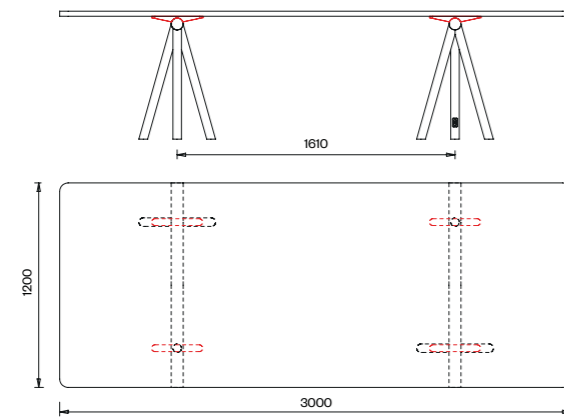

Conference version 1134. Frame with connecting crossbars between trestles, top in HPL compact laminate.

harvey

technical details

USB socket

Schuko socket

Measures in cm

Table 1130
180x120
Top:
Linoleum

Table 1130
180x120
Top:
HPL laminated compact

Table 1131
240x120
Top:
HPL laminated compact
Satin-finish glass

Table 1137
700x120
Top:
Linoleum

Table 1130
300x120
Top:
Aluminium cellular
Linoleum

Table 1132
300x120
Top:
HPL laminated compact
Satin-finish glass

Table 1138
700x120
Top:
HPL laminated compact
Satin-finish glass

harvey special versions

Brushed stainless
steel easel

Table tops depth 100 cm

Cavalletto in acciaio inox spazzolato

Measures in cm

Table 180x100
Top:
Linoleum