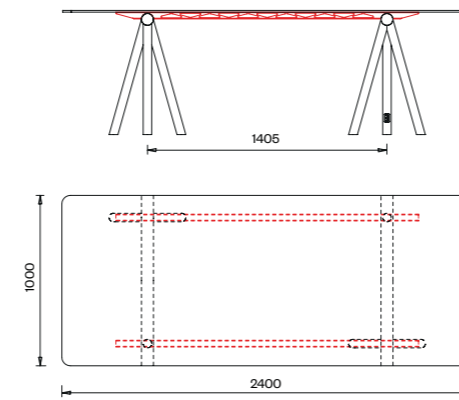

Table 1138
700x120
Top:
HPL laminated compact
Satin-finish glass

harvey special versions

Brushed stainless
steel easel

Table tops depth 100 cm

Cavalletto in acciaio inox spazzolato

Measures in cm

Table 180x100
Top:
Linoleum

Table 240x100
Top:
Linoleum

Table 240x100
Top:
HPL laminated compact
Satin-finish glass

Table 700x100
Top:
Linoleum

Table 300x100
Top:
Linoleum

Table 300x100
Top:
HPL laminated compact
Satin-finish glass

Table 700x100
Top:
HPL laminated compact
Satin-finish glass

harvey

top type

harvey

top size

		size cm	Art. 1130	Art. 1131	Art. 1132	Art. 1133	Art. 1134	Art. 1137	Art. 1138
aluminium cellular top in plated laminate and ABS edge	<ul style="list-style-type: none"> Arpa 020 White Fenix NTM0720 Ingo black 	240 x 120	●						
		300 x 120	●						
linoleum top in birch plywood	<ul style="list-style-type: none"> Pebble 4175 Olive 4184 Charcoal 4166 Mauve 4172 Pewter 4155 Iron 4178 Black 4023 	180 x 120	●						
		200 x 120	●						
		240 x 120	●						
		300 x 120	●						
		500 x 120				●			
		700 x 120						●	
HPL laminated top	<ul style="list-style-type: none"> Compact Fenix Ingo black NTM0720 Compact Grafite anti-fingerprints Full color White Compact Abet 313 Wengè Compact Abet 546 Tivoli Compact Abet 1394 Pearl elm Compact Abet 1459 Statuario Compact Abet 545 Volcano Compact Abet 4420 Allier oak Compact Arpa 3331 Grey corten 	180 x 120	●						
		200 x 120		●					
		240 x 120		●					
		300 x 120			●				
		500 x 120					●		
		700 x 120							●
glass top	<ul style="list-style-type: none"> Satin-finish 	180 x 120							
		200 x 120		●					
		240 x 120		●					
		300 x 120			●				
		500 x 120					●		
		700 x 120							●