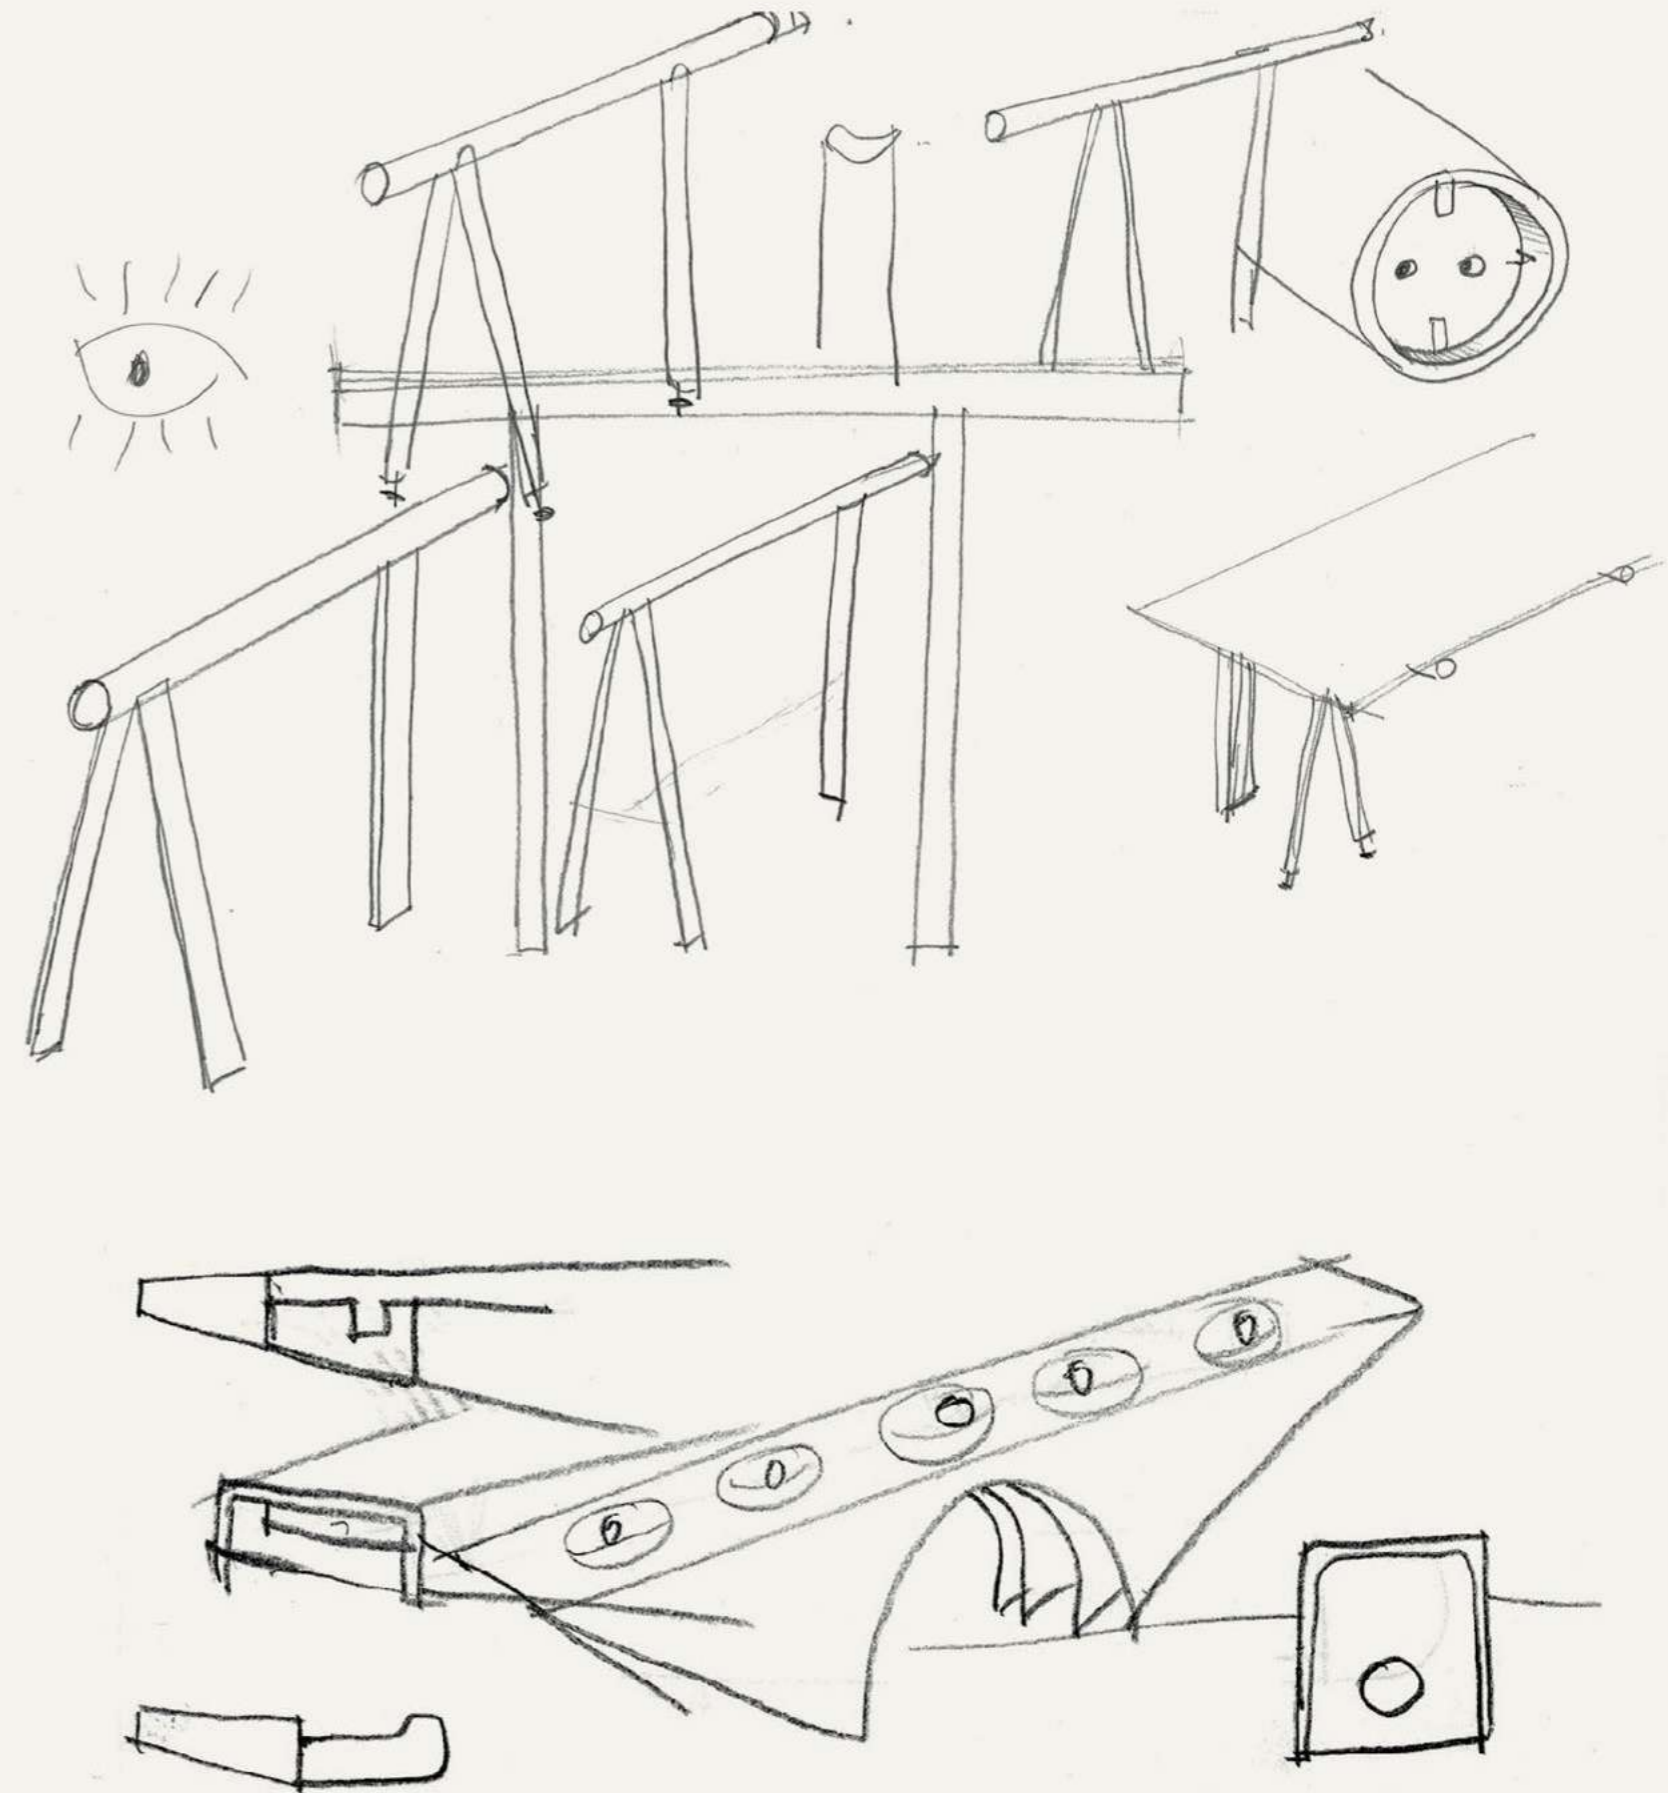

et al.

seats for living

harvey

harvey

Ode to the Easel

“An easel is an anonymous object, a silent servant that has always helped humans in their activities. It’s an essential tool made of a few elements that work effectively to make an architectural object that supports a surface. Over the years, I’ve seen easels of every shape and material. Wooden easels in carpenters’ workshops, metal easels in joinery workshops, bronze easels in foundries, bamboo easels in Nairobi’s slums, and other types of easels to hold the marble in place in quarries, in artists’ studios, lute-makers’ workshops and architectural firms. A versatile object that gives life to thousands of interpretations while remaining discreet yet functional.”

Francesco Faccin designer

harvey

2021

In 2021, **Francesco Faccin** achieved for Et al. a project that celebrates tradition, but fully meet the needs of working and living today: an electrified three-legs easel which, in pairs, acts as table top support. The easel was named **Harvey** in homage to Harvey Hubbell, inventor of the electric socket. The electrification that runs inside the easel makes it suitable for contemporary work spaces such as coworking rooms and offices, but also for our homes which have been adapted to meet our new needs more than ever before. The electrified solution put into the easel, makes it possible to profit by the whole surface of the table and make use of the furniture flexibly at different times of the day: schuko and USB sockets can charge PC, cameras, telephones, but also a coffee machine or a toaster during lunch break.

harvey
increasingly multi purpose

2021
Version with cast aluminium wings.
Suitable with self-standing table tops.

2024
Version with laser-cut steel crossbars.
Suitable with any type of table top.

harvey
self-standing table tops