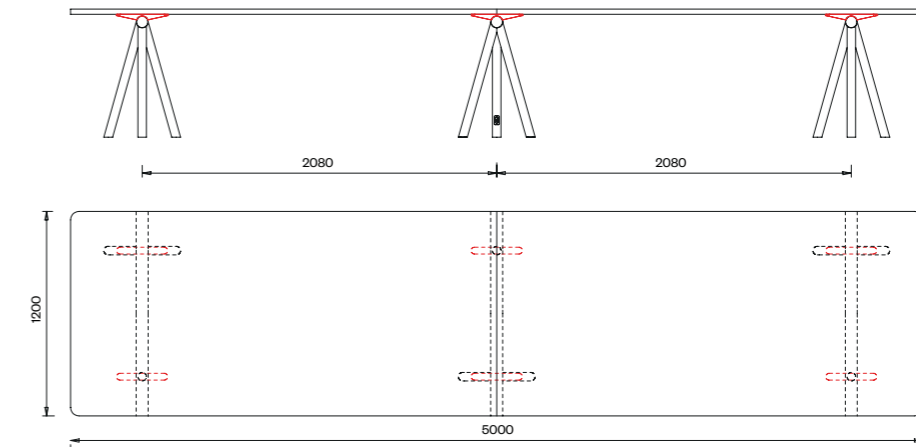

Conference version 1134. Frame with connecting crossbars between trestles, top in HPL compact laminate.

harvey

technical details

USB socket

Schuko socket

Measures in cm

Table 1130
180x120
Top:
Linoleum

Table 1130
180x120
Top:
HPL laminated compact

Table 1133
500x120
Top:
Linoleum

Table 1130
200x120
Top:
Linoleum

Table 1131
200x120
Top:
HPL laminated compact
Satin-finish glass

Table 1134
500x120
Top:
HPL laminated compact
Satin-finish glass

Table 1130
240x120
Top:
Aluminium cellular
Linoleum

Table 1131
240x120
Top:
HPL laminated compact
Satin-finish glass

Table 1137
700x120
Top:
Linoleum

Table 1130
300x120
Top:
Aluminium cellular
Linoleum

Table 1132
300x120
Top:
HPL laminated compact
Satin-finish glass

Table 1138
700x120
Top:
HPL laminated compact
Satin-finish glass

harvey special versions

Brushed stainless
steel easel

Table tops depth 100 cm

Cavalletto in acciaio inox spazzolato

Measures in cm

Table 180x100
Top:
Linoleum