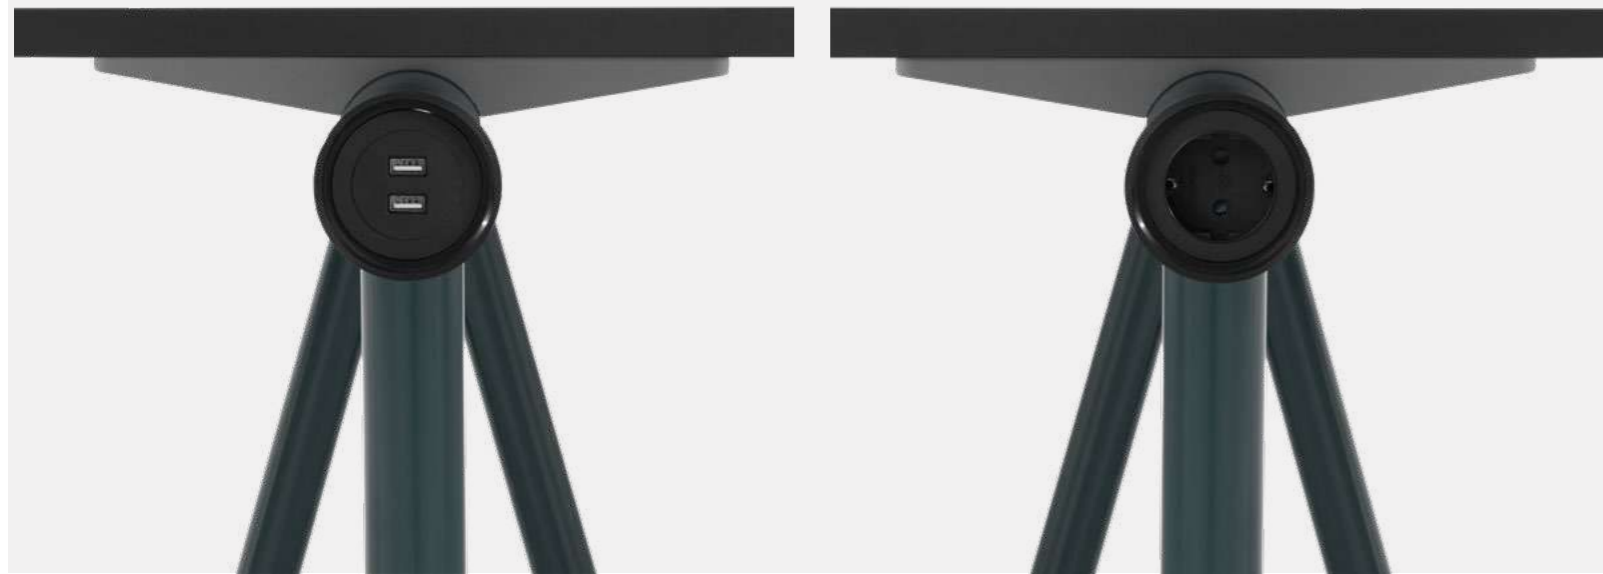

Conference version 1134

Linoleum top

HPL laminate top

Frame with connecting crossbars
between easels.

Aluminium cellular top in plated laminate and ABS edge.

Frame with connecting crossbars
between easels.

Conference version 1134. Frame with connecting crossbars between trestles, top in HPL compact laminate.

harvey

technical details

USB socket

Schuko socket

Measures in cm

Table 1130
180x120
Top:
Linoleum

Table 1130
180x120
Top:
HPL laminated compact