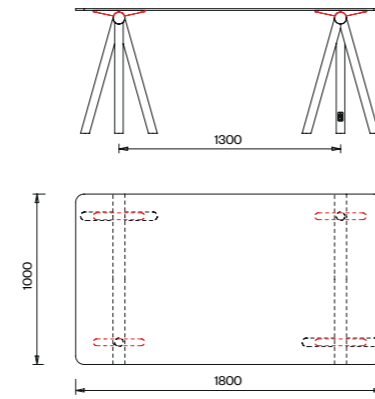

Table 1138
700x120
Top:
HPL laminated compact
Satin-finish glass

harvey special versions

Brushed stainless
steel easel

Table tops depth 100 cm

Cavalletto in acciaio inox spazzolato

Measures in cm

Table 180x100
Top:
Linoleum

Table 180x100
Top:
HPL laminated compact

Table 500x100
Top:
Linoleum

Table 200x100
Top:
Linoleum

Table 200x100
Top:
HPL laminated compact
Satin-finish glass

Table 500x100
Top:
HPL laminated compact
Satin-finish glass

Table 240x100
Top:
Linoleum

Table 240x100
Top:
HPL laminated compact
Satin-finish glass

Table 700x100
Top:
Linoleum

Table 300x100
Top:
Linoleum

Table 300x100
Top:
HPL laminated compact
Satin-finish glass

Table 700x100
Top:
HPL laminated compact
Satin-finish glass