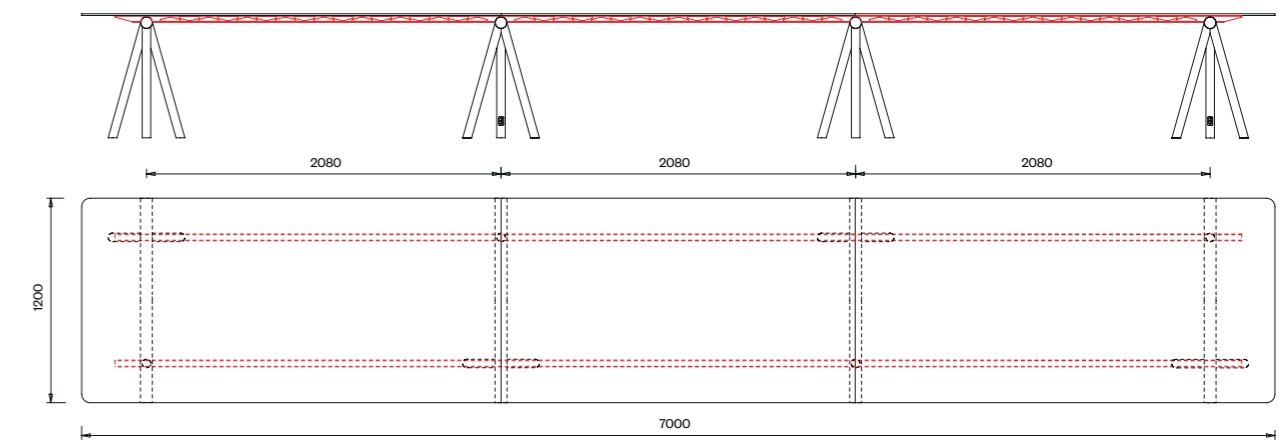

Table 1131
240x120
Top:
HPL laminated compact
Satin-finish glass

Table 1137
700x120
Top:
Linoleum

Table 1130
300x120
Top:
Aluminium cellular
Linoleum

Table 1132
300x120
Top:
HPL laminated compact
Satin-finish glass

Table 1138
700x120
Top:
HPL laminated compact
Satin-finish glass

harvey special versions

Brushed stainless
steel easel

Table tops depth 100 cm

Cavalletto in acciaio inox spazzolato

Measures in cm

Table 180x100
Top:
Linoleum