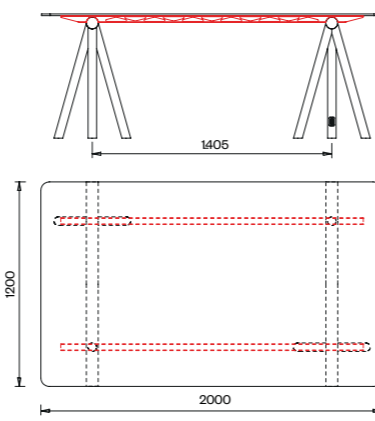

Table, version with wings.
Linoleum top.

Table, version with crossbars.
Satin-finish glass top.

Discover the versatility of **harvey**

greater flexibility
also in sizes
from 180x120
to 300x120 cm... and beyond.

Conference version 1134. Frame with connecting crossbars between trestles, top in HPL compact laminate.

harvey

technical details

USB socket

Schuko socket

Measures in cm

Table 1130
180x120
Top:
Linoleum

Table 1130
180x120
Top:
HPL laminated compact

Table 1133
500x120
Top:
Linoleum

Table 1130
200x120
Top:
Linoleum

Table 1131
200x120
Top:
HPL laminated compact
Satin-finish glass

Table 1134
500x120
Top:
HPL laminated compact
Satin-finish glass

Table 1130
240x120
Top:
Aluminium cellular
Linoleum

Table 1138
700x120
Top:
HPL laminated compact
Satin-finish glass

harvey special versions

Brushed stainless
steel easel

Table tops depth 100 cm

Cavalletto in acciaio inox spazzolato

Measures in cm

Table 180x100
Top:
Linoleum